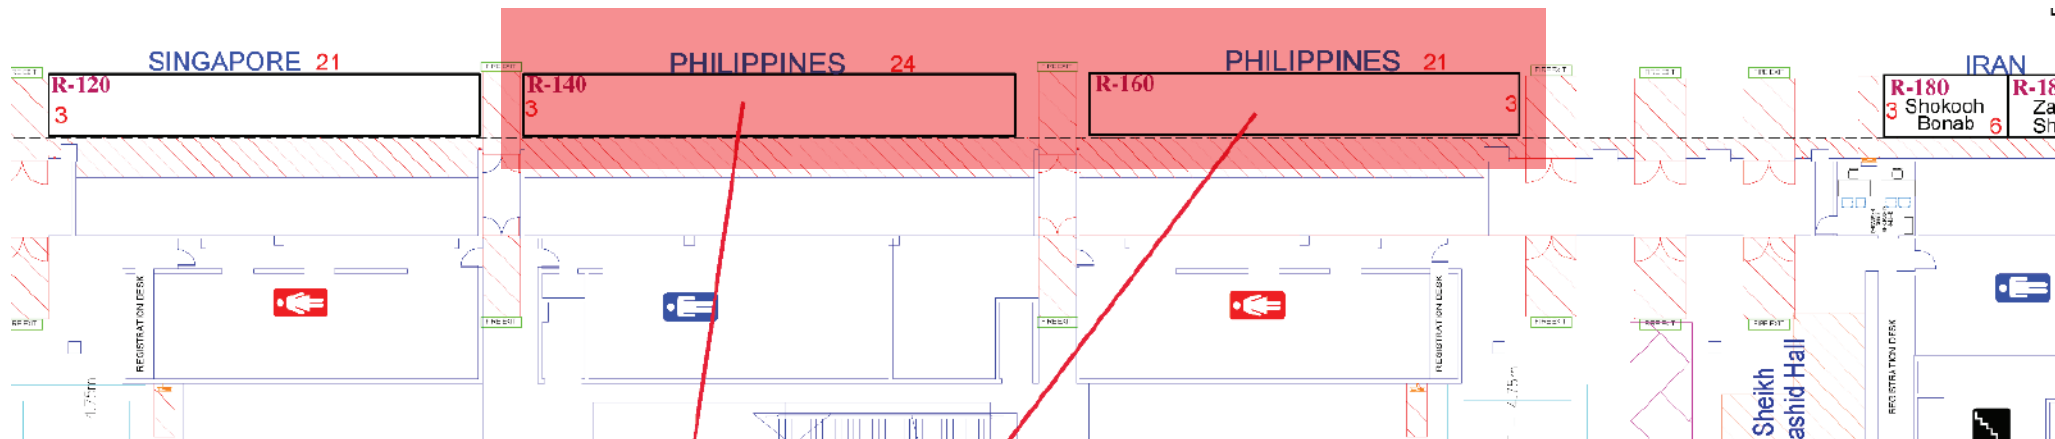

	PROJECT:	GULFOOD 2022	CONTENT:	DETAILS	
	TITLE:	PHILIPPINE PAVILION	DESIGNER:	MIR	
DATE:	01/07/2022	REVISION:	01	LOCATION:	DUBAI WORLD TRADE CENTER
			SHEET NO.:	2	

**\*\*ACTUAL PAVILION ORIENTATION**

**CLUSTER B**

**CLUSTER A**

	PROJECT:	GULFOOD 2022	CONTENT:	DETAILS	
	TITLE:	PHILIPPINE PAVILION	DESIGNER:	MIR	
DATE:	01/07/2022	REVISION:	01	LOCATION:	DUBAI WORLD TRADE CENTER
			SHEET NO.:	3	