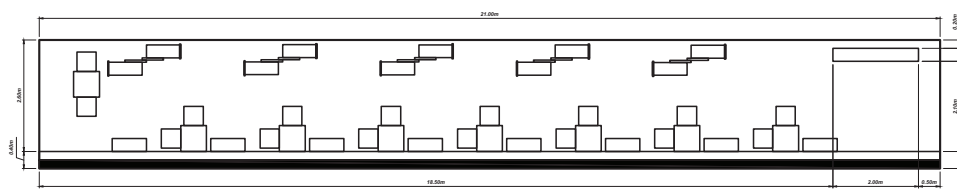

CLUSTER A

	PROJECT:	GULFOOD 2022	CONTENT:	DETAILS	
	TITLE:	PHILIPPINE PAVILION	DESIGNER:	MIR	
DATE:	01/07/2022	REVISION:	01	LOCATION:	DUBAI WORLD TRADE CENTER
			SHEET NO.:	3