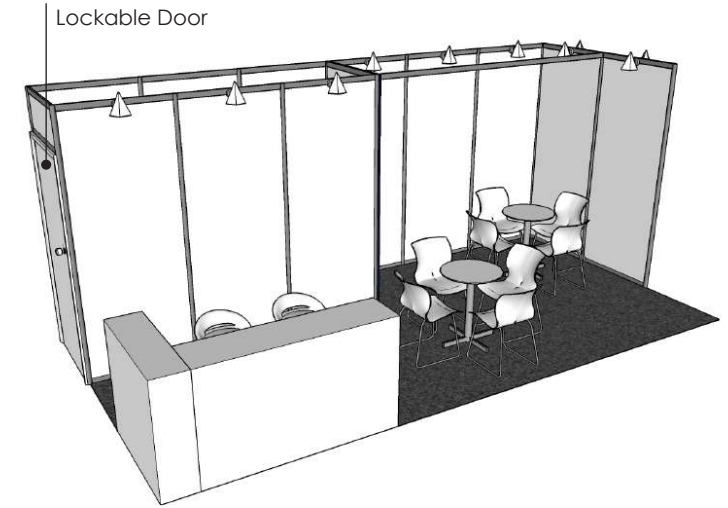

PHILIPPINES FLOOR PLAN

FRONT

Citem EXHIBITION AND DESIGN DIVISION	PROJECT: CAEXPO 2019	CONTENT: DETAILS	
	TITLE: PH COMMODITY	DESIGNER: J. MARTE	
	DATE: 08/28/2019	REVISION: 0	LOCATION: Nanning, China
		SHEET NO: 07/15