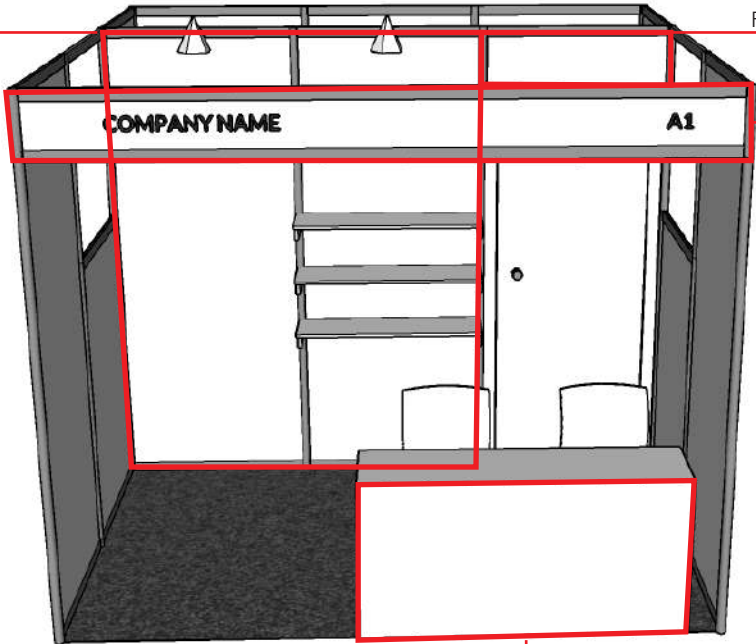

-  8-10 Watts LED Spotlight White casing (Warm white)
-  3 Gang Convenience Outlet with 1m cord

Standard Booth Table

Cabinet

	PROJECT:	CAEXPO 2019	CONTENT:	DETAILS			
	TITLE:	PH COMMODITY	DESIGNER:	J.MARTE			
	DATE:	08/28/2019	REVISION:	0	LOCATION:	Nanning, China	SHEET NO:

2m x 2.5m Printable Sticker on foamboard
File name: Standard Booth Backwall

1m x 0.5m Printable Sticker on foamboard
File name: Standard Booth Accent

3m x 0.3m Printable Sticker on foamboard
File name: Standard Booth Fascia