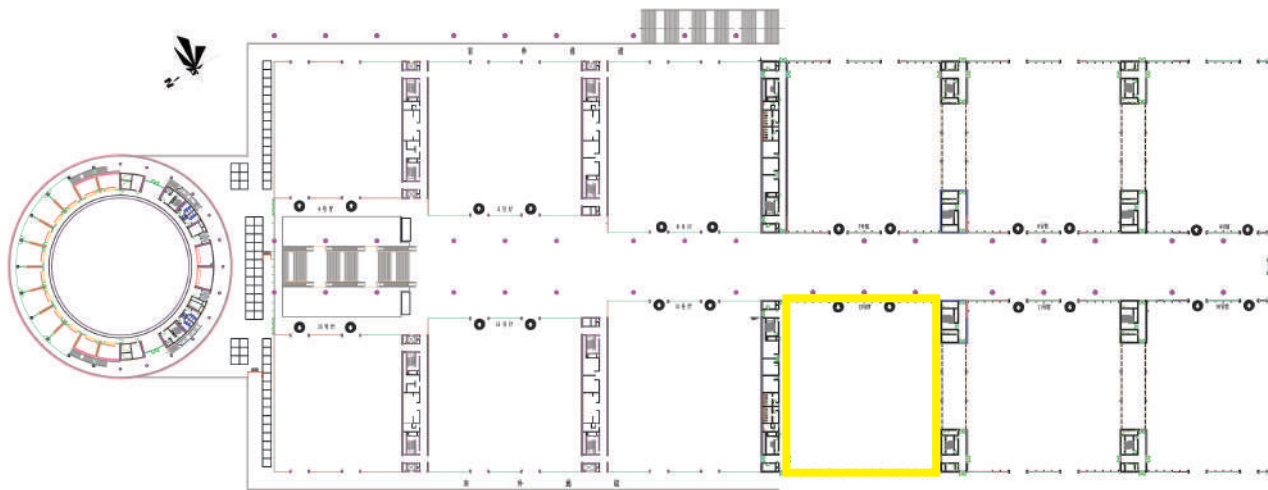

NICEC EXHIBITION HALL ZONE D

HALL 12

Booth Nos. 12129 =12176

PHILIPPINES FLOOR PLAN

FRONT

TOP VIEW

FRONT VIEW

SIDE VIEW

-  8-10 Watts LED Spotlight White casing (Warm white)
-  3 Gang Convenience Outlet with 1m cord

Standard Booth Table

Cabinet

	PROJECT:	CAEXPO 2019	CONTENT:	DETAILS			
	TITLE:	PH COMMODITY	DESIGNER:	J.MARTE			
	DATE:	08/28/2019	REVISION:	0	LOCATION:	Nanning, China	SHEET NO:

2m x 2.5m Printable Sticker on foamboard
File name: Standard Booth Backwall

1m x 0.5m Printable Sticker on foamboard
File name: Standard Booth Accent

3m x 0.3m Printable Sticker on foamboard
File name: Standard Booth Fascia