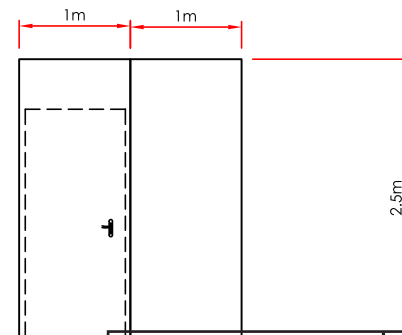

PHILIPPINES FLOOR PLAN

FRONT

Citem EXHIBITION AND DESIGN DIVISION	PROJECT: CAEXPO 2019	CONTENT: DETAILS	
	TITLE: PH COMMODITY	DESIGNER: J. MARTE	
	DATE: 08/28/2019	REVISION: 0	LOCATION: Nanning, China
		SHEET NO: 07/15