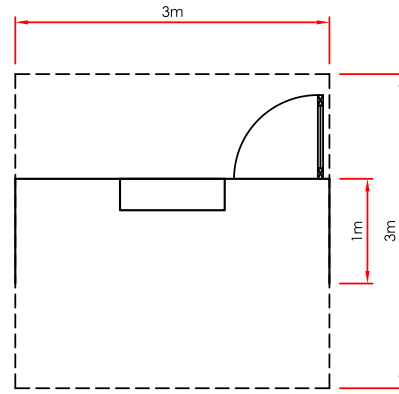

NICEC EXHIBITION HALL ZONE D

HALL 12

Booth Nos. 12129 =12176

PHILIPPINES FLOOR PLAN

FRONT

TOP VIEW

FRONT VIEW

SIDE VIEW

2m x 2.5m Printable Sticker on foamboard
File name: Standard Booth Backwall

1m x 0.5m Printable Sticker on foamboard
File name: Standard Booth Accent

3m x 0.3m Printable Sticker on foamboard
File name: Standard Booth Fascia