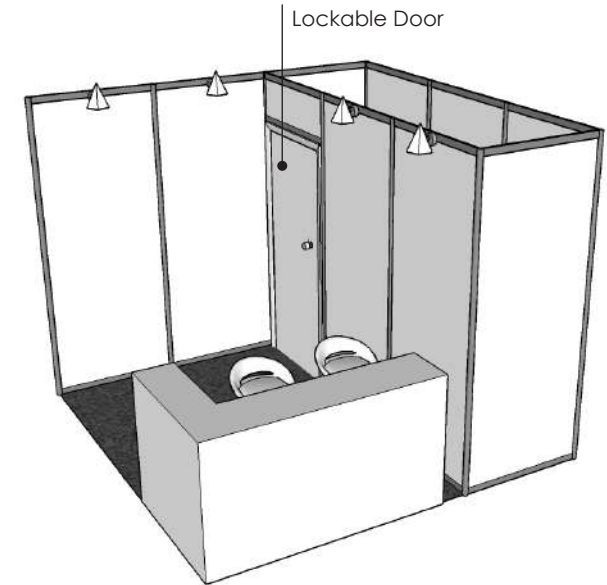

PHILIPPINES FLOOR PLAN

FRONT

CITEM BOOTH DETAILS | CAEXPO 2019 COMMODITY

CITEM Counter

-  12-18 Watts LED Spotlight White casing (Warm white)
-  3 Gang Convenience Outlet with 1m cord

	PROJECT: CAEXPO 2019	CONTENT: DETAILS
	TITLE: PH COMMODITY	DESIGNER: J.MARTE
DATE: 08/28/2019	REVISION: 0	LOCATION: Nanning, China
		SHEET NO: 05/15