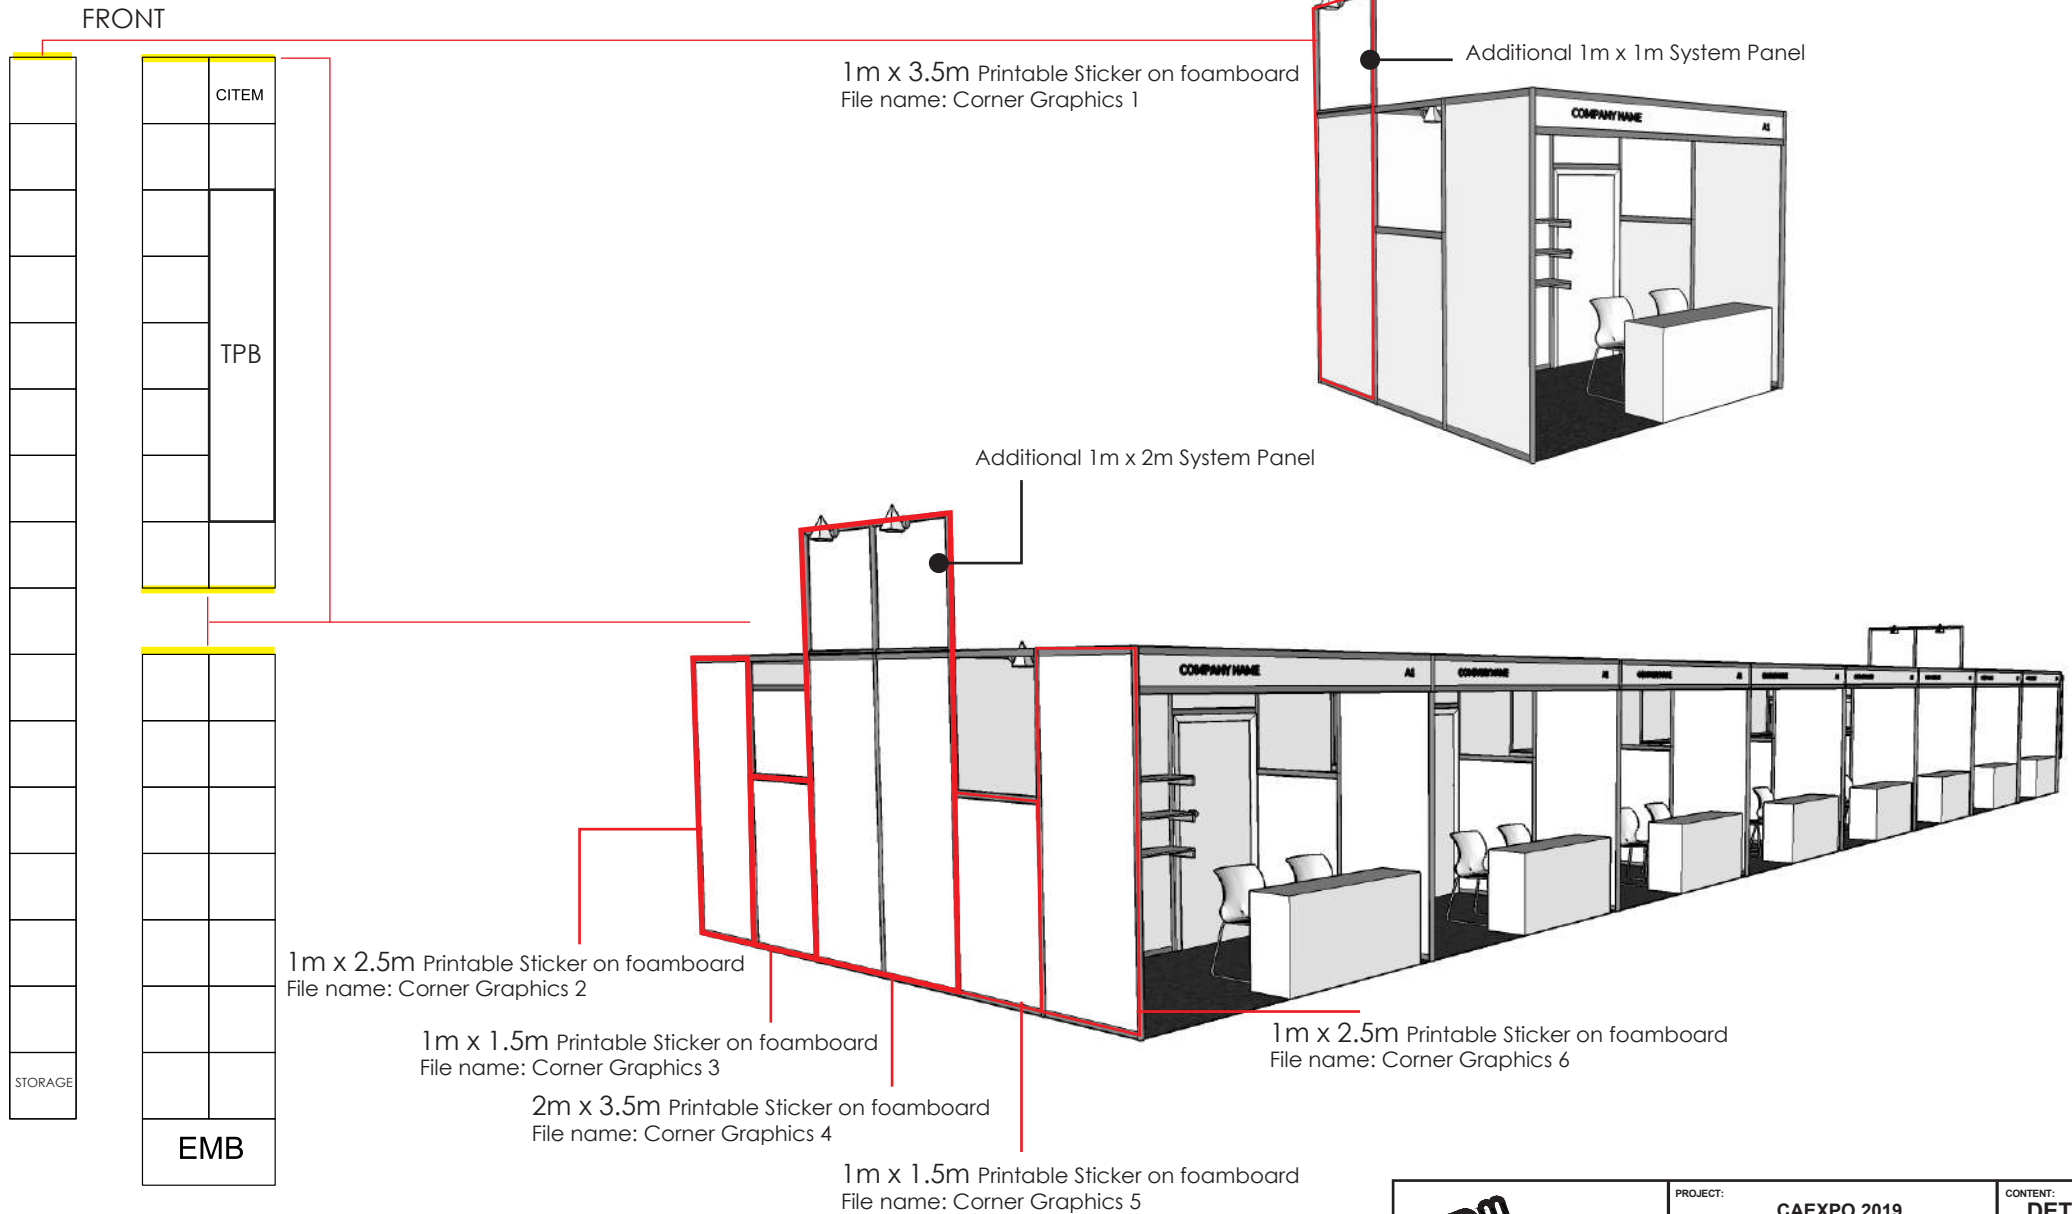

PHILIPPINES FLOOR PLAN

Standard Booth
Corner Booth

CAEXPO 2019
COMMODITY

	PROJECT:	CAEXPO 2019	CONTENT:	DETAILS	
	TITLE:	PH COMMODITY	DESIGNER:	J.MARTE	
DATE:	08/28/2019	REVISION:	0	LOCATION:	Nanning, China
				SHEET NO:	04/15