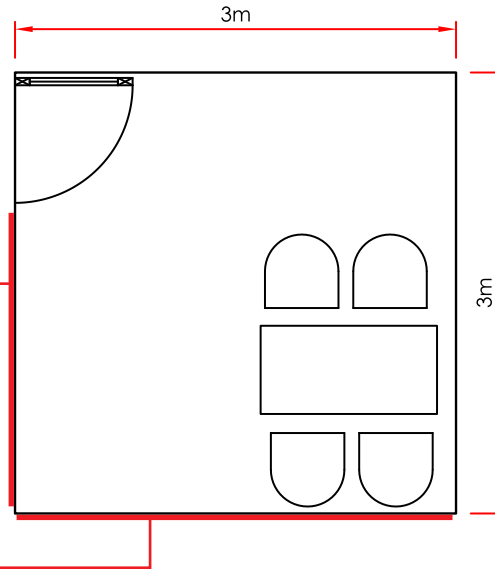

PHILIPPINES FLOOR PLAN

FRONT

2m x 2.5m Printable Sticker on foamboard
File name: Storage Graphics 1

3m x 2.5m Printable Sticker on foamboard
File name: Storage Graphics 2

-  12-18 Watts LED Spotlight White casing (Warm white)
-  3 Gang Convenience Outlet with 1m cord