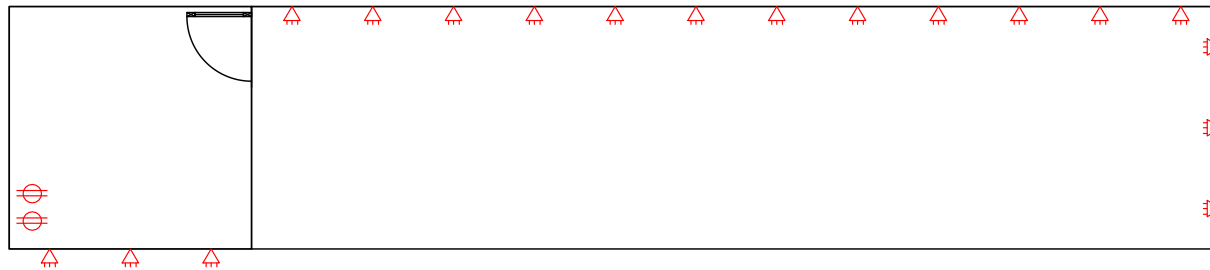

TPB COUNTER

Dining Table with 2 chairs (any)

TPB Counter

Barstool (any)

Negotiation Table with 4 chairs (any)