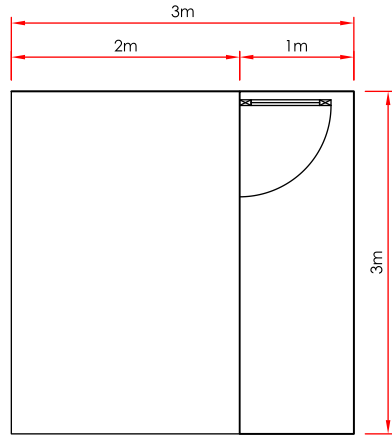

PHILIPPINES FLOOR PLAN

FRONT