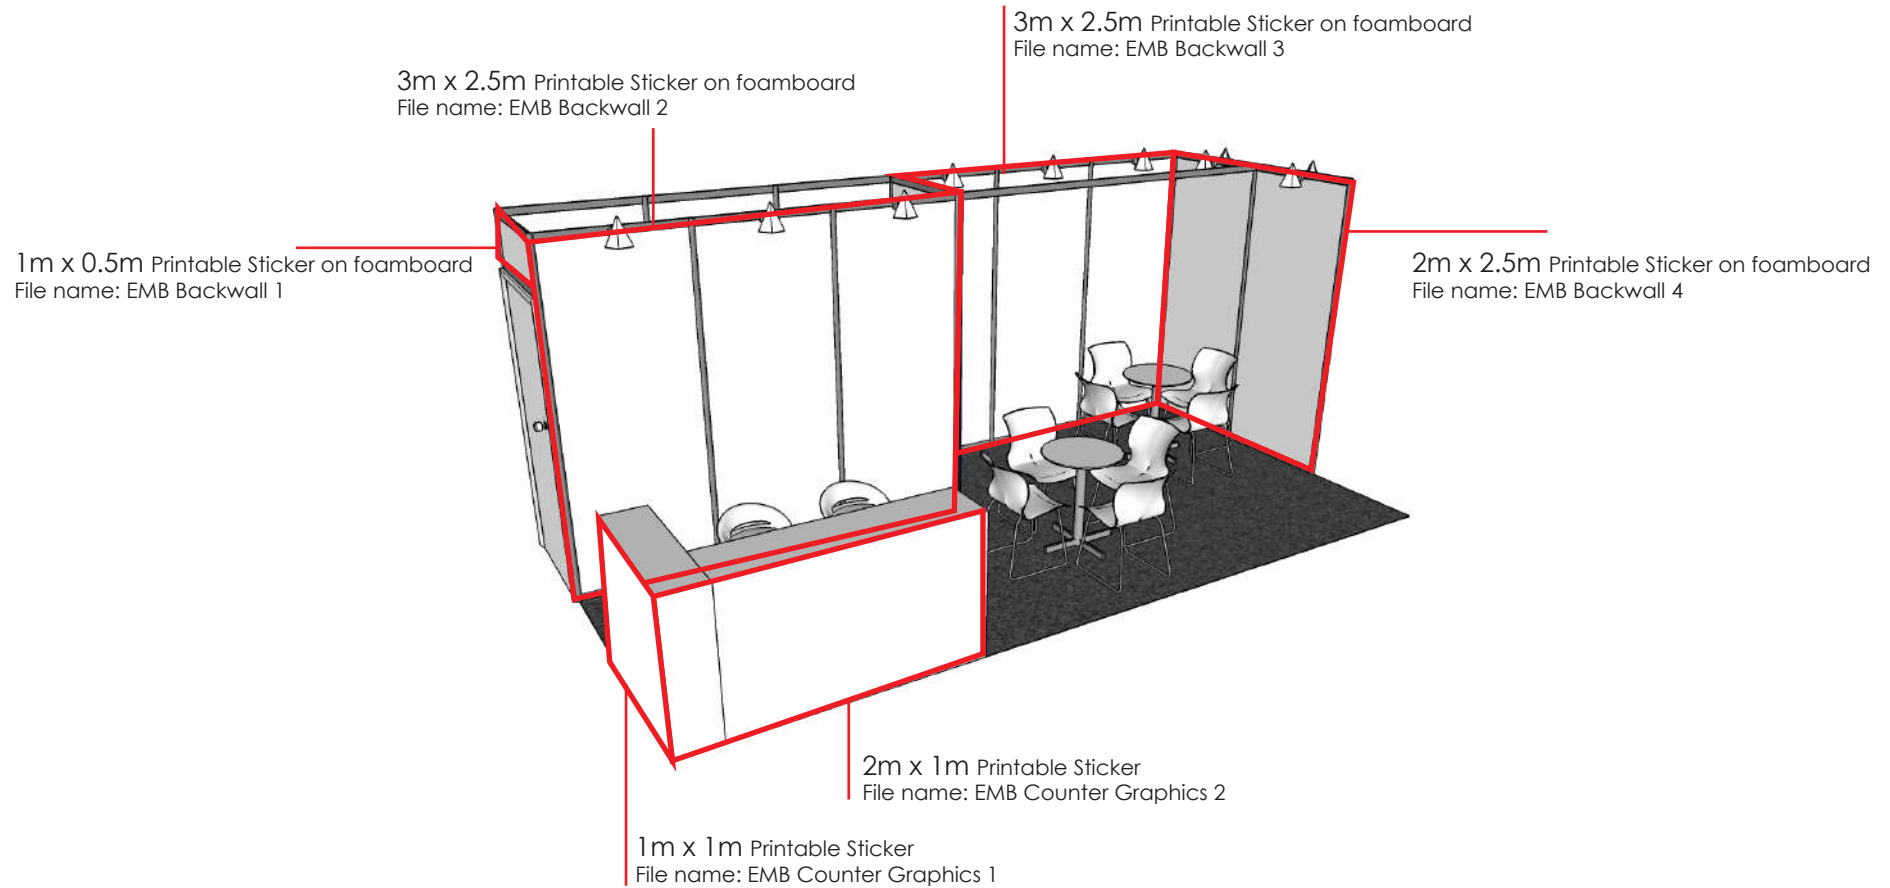

PROJECT:	CAEXPO 2019	CONTENT:	DETAILS	
	TITLE:	PH COMMODITY	DESIGNER:	J.MARTE	
DATE:	08/28/2019	REVISION:	0	LOCATION:	Nanning, China
				SHEET NO:	09/15