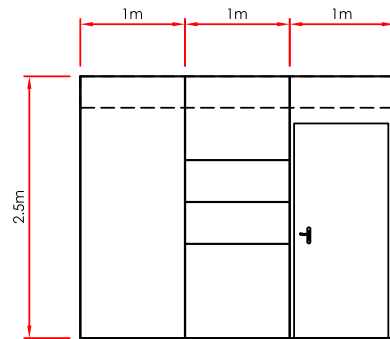

NICEC EXHIBITION HALL ZONE D

HALL 12

Booth Nos. 12129 =12176

PHILIPPINES FLOOR PLAN

FRONT

TOP VIEW

FRONT VIEW

SIDE VIEW

2m x 2.5m Printable Sticker on foamboard
File name: Standard Booth Backwall

1m x 0.5m Printable Sticker on foamboard
File name: Standard Booth Accent

3m x 0.3m Printable Sticker on foamboard
File name: Standard Booth Fascia