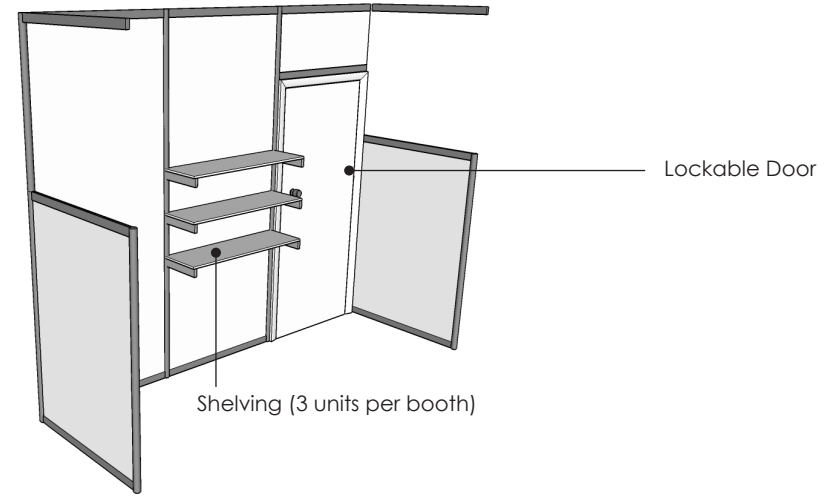

NICEC EXHIBITION HALL ZONE D

HALL 12

Booth Nos. 12129 =12176

PHILIPPINES FLOOR PLAN

FRONT

TOP VIEW

FRONT VIEW

SIDE VIEW

-  8-10 Watts LED Spotlight White casing (Warm white)
-  3 Gang Convenience Outlet with 1m cord

Standard Booth Table

Cabinet

	PROJECT:	CAEXPO 2019	CONTENT:	DETAILS			
	TITLE:	PH COMMODITY	DESIGNER:	J.MARTE			
	DATE:	08/28/2019	REVISION:	0	LOCATION:	Nanning, China	SHEET NO: