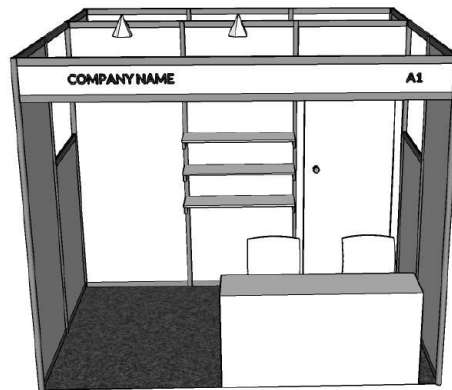

Standard Booth
Overall Look

TOP VIEW