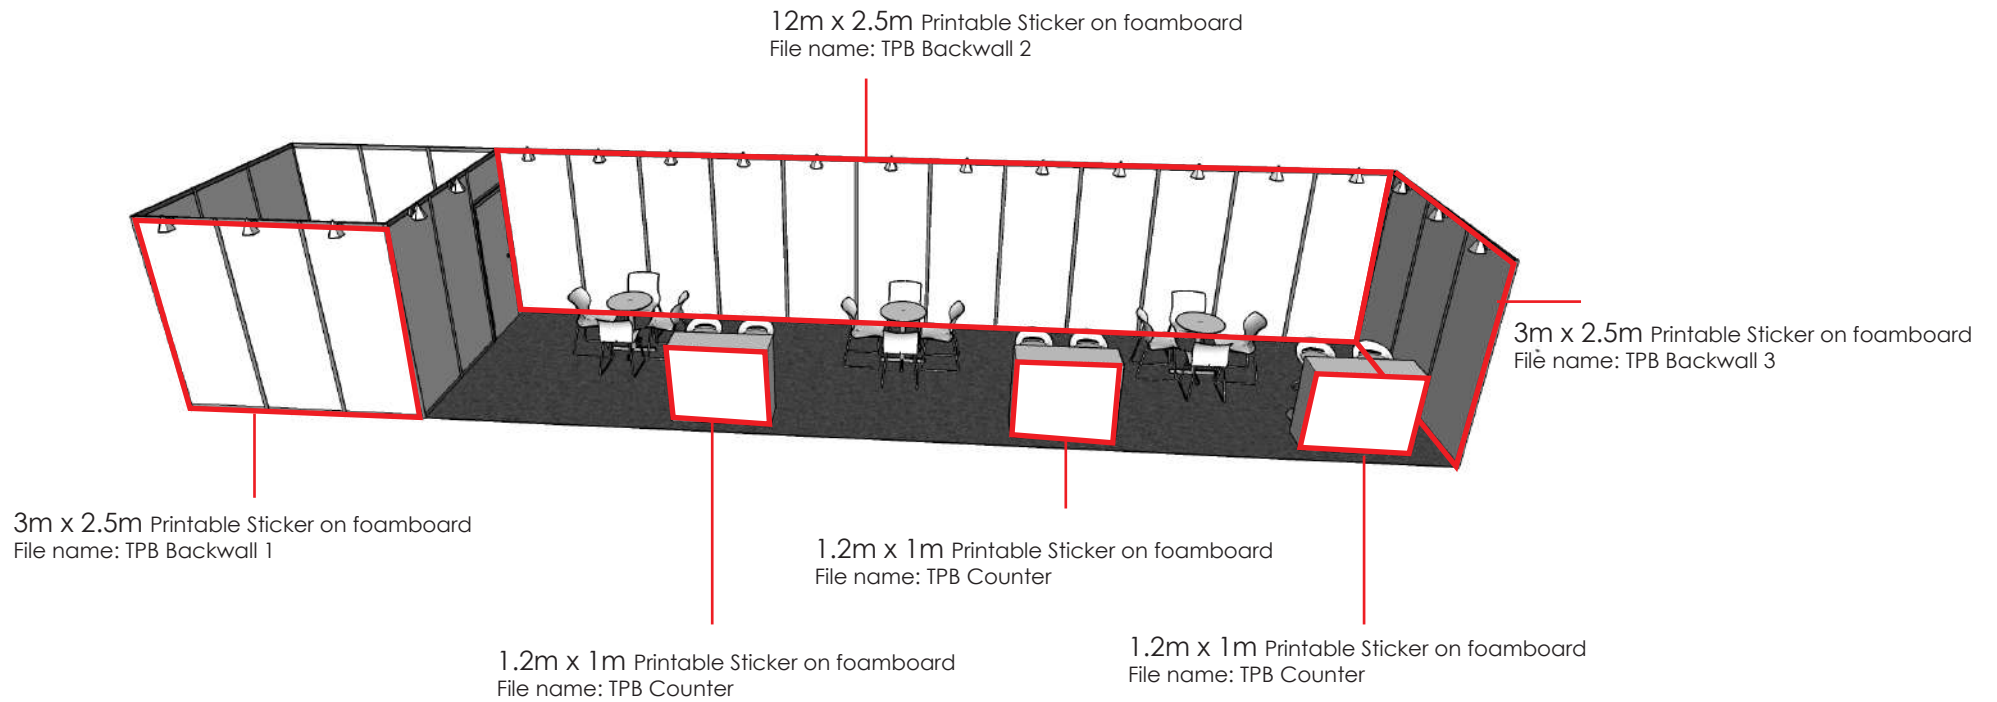

PROJECT: CAEXPO 2019	CONTENT: DETAILS
	TITLE: PH COMMODITY	DESIGNER: J.MARTE
DATE: 08/28/2019	REVISION: 0	LOCATION: Nanning, China
		SHEET NO: 12/15