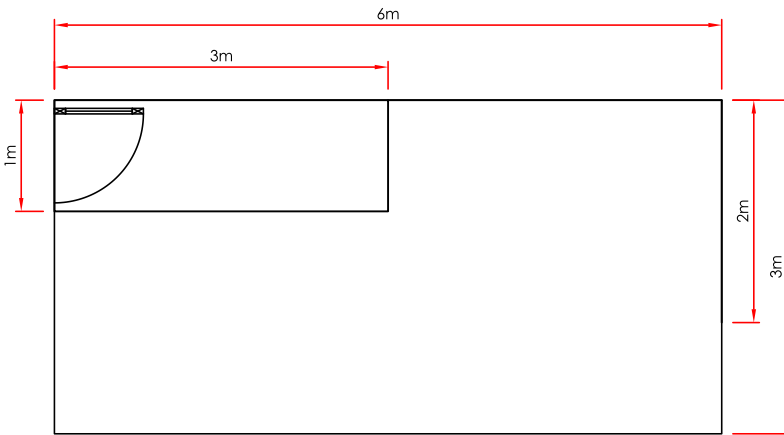

PHILIPPINES FLOOR PLAN

FRONT

Citem EXHIBITION AND DESIGN DIVISION	PROJECT: CAEXPO 2019	CONTENT: DETAILS	
	TITLE: PH COMMODITY	DESIGNER: J. MARTE	
	DATE: 08/28/2019	REVISION: 0	LOCATION: Nanning, China
		SHEET NO: 07/15