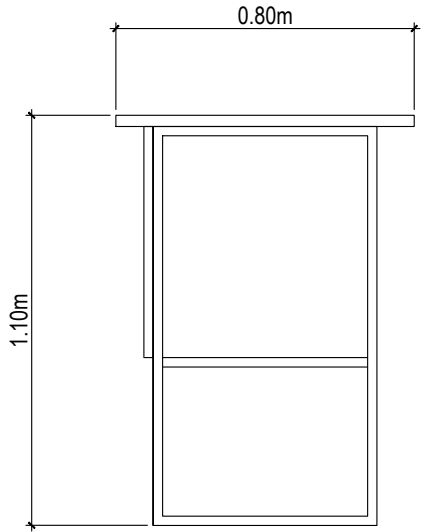

# FLAVOR FINDS

BUILT-UP DISPLAY STRUCTURE B

TOP VIEW

FRONT ELEVATION

1/2 THK PYLWOOD WITH FRAMING IN APPROVED PAINT FINISH

SIDE ELEVATION

RECESSED SLOT FOR PRODUCT DISPLAY

**FLAVOR FINDS**  
TASTING TABLE 4 UNITS

TOP VIEW

25MM THK PLYWOOD WITH  
SINGLE FACE LAMINATE

FRONT ELEVATION

1"X1" SQUARE TUBULAR  
METAL IN APPROVED PAINT  
FINISH

PLYWOOD IN APPROVED PAINT FINISH

SIDE ELEVATION