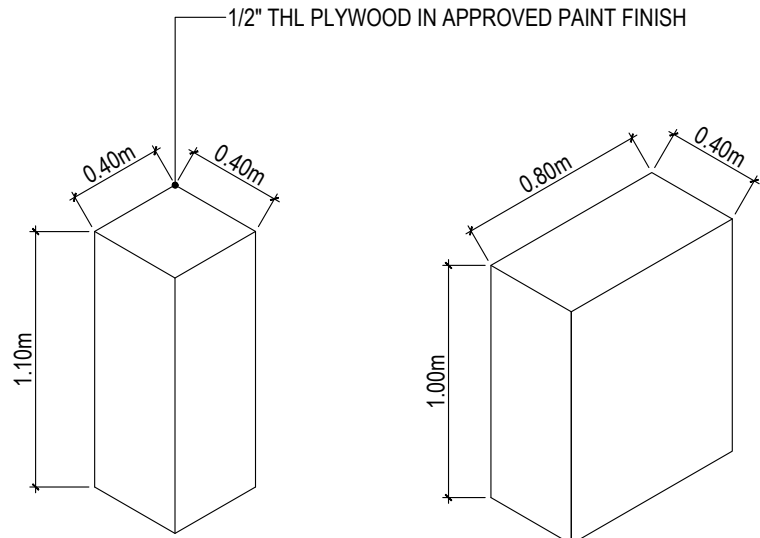

FLAVOR FINDS PEDESTALS

PEDESTAL 1
20 UNITS