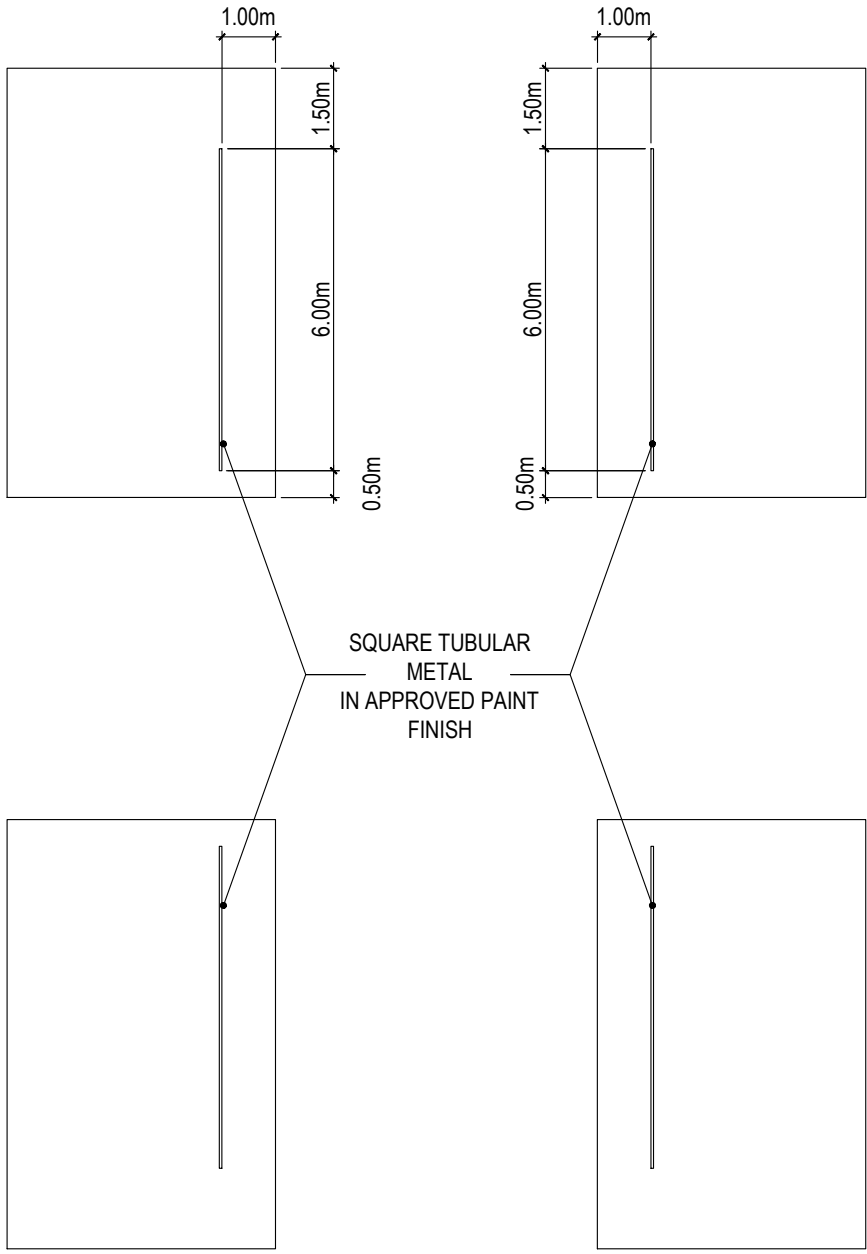

# FLAVOR FINDS

Budget: 988,188.80

BUILT-UP DISPLAY STRUCTURE

TASTING AREA

CARPET C/O OFFICIAL BOOTH CONTRACTOR

INFOGRAPHICS STRUCTURE

PEDESTALS

FLAVOR FINDS  
REFLECTED CEILING PLAN

# FLAVOR FINDS FLOOR PLAN