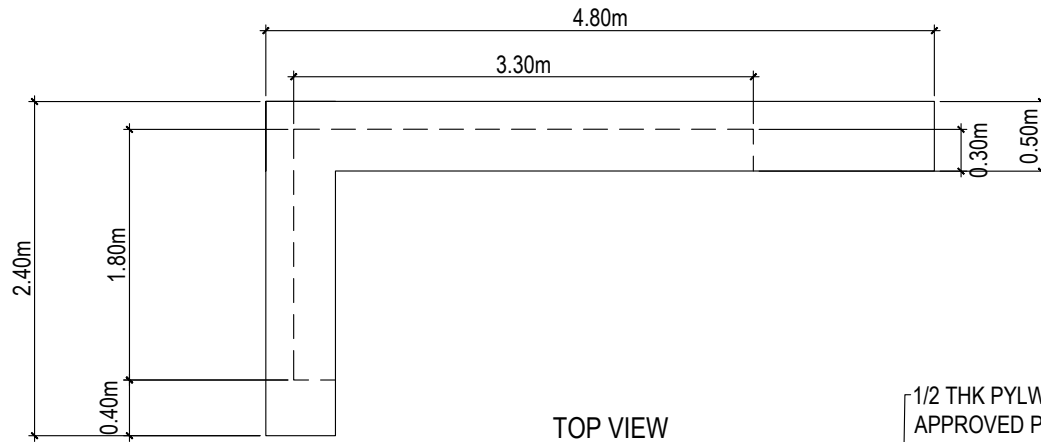

FLAVOR FINDS

BUILT-UP DISPLAY STRUCTURE A