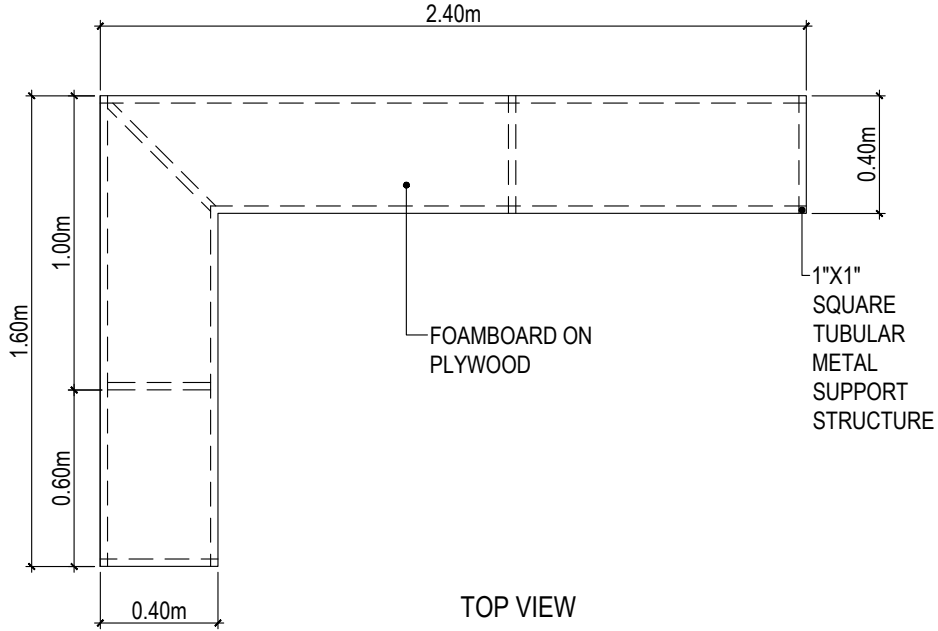

FLAVOR FINDS INFOGRAPHICS STRUCTURE