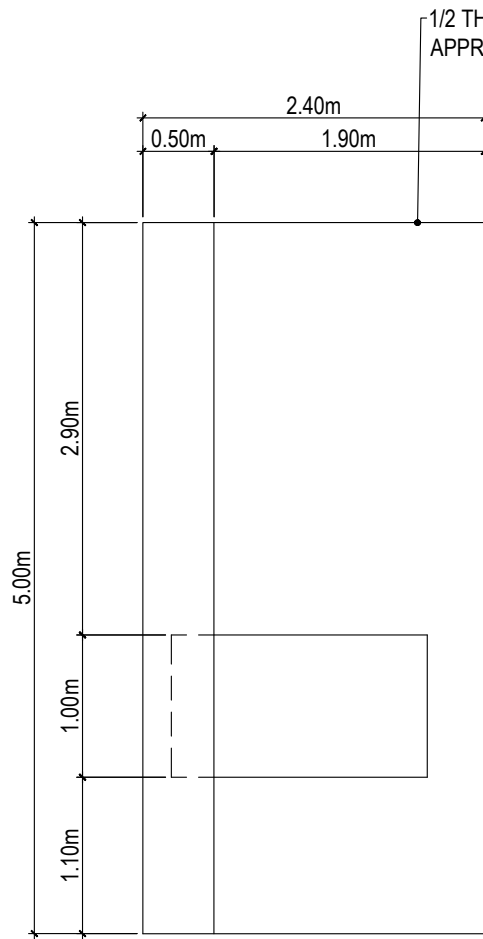

# FLAVOR FINDS

BUILT-UP DISPLAY STRUCTURE A

# FLAVOR FINDS

BUILT-UP DISPLAY STRUCTURE B

TOP VIEW

FRONT ELEVATION

1/2 THK PYLWOOD WITH FRAMING IN APPROVED PAINT FINISH

SIDE ELEVATION

RECESSED SLOT FOR PRODUCT DISPLAY

**FLAVOR FINDS**  
TASTING TABLE 4 UNITS