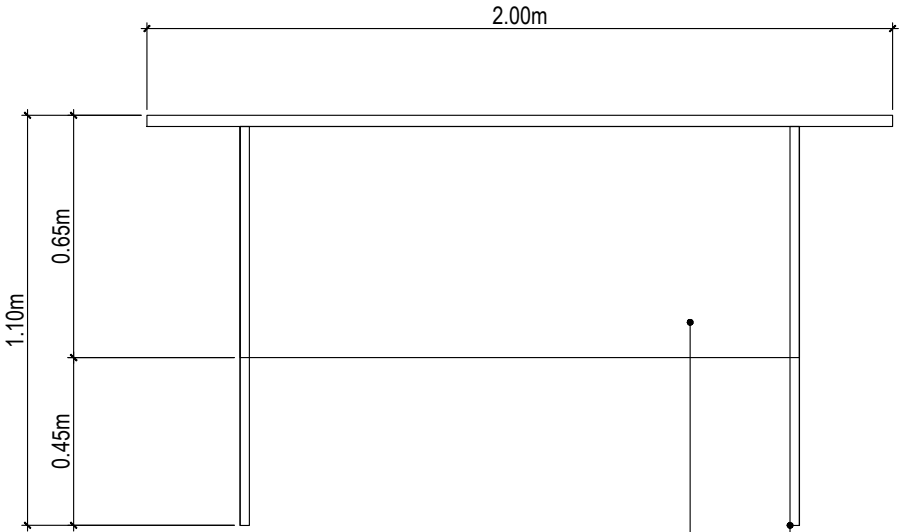

FRONT ELEVATION

1"X1" SQUARE TUBULAR
METAL IN APPROVED PAINT
FINISH

PLYWOOD IN APPROVED PAINT FINISH