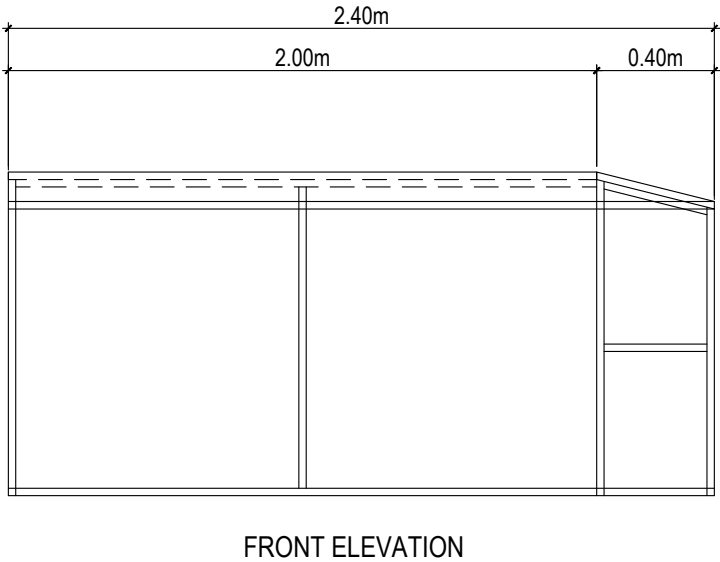

FLAVOR FINDS INFOGRAPHICS STRUCTURE