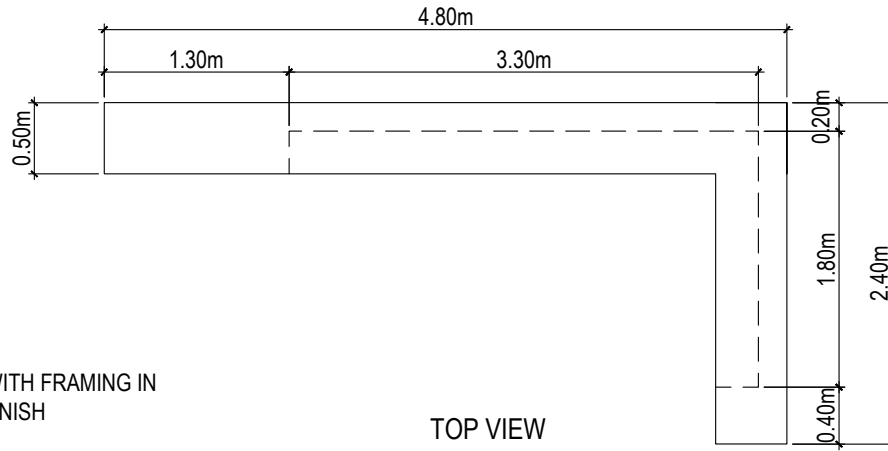

FLAVOR FINDS

BUILT-UP DISPLAY STRUCTURE B