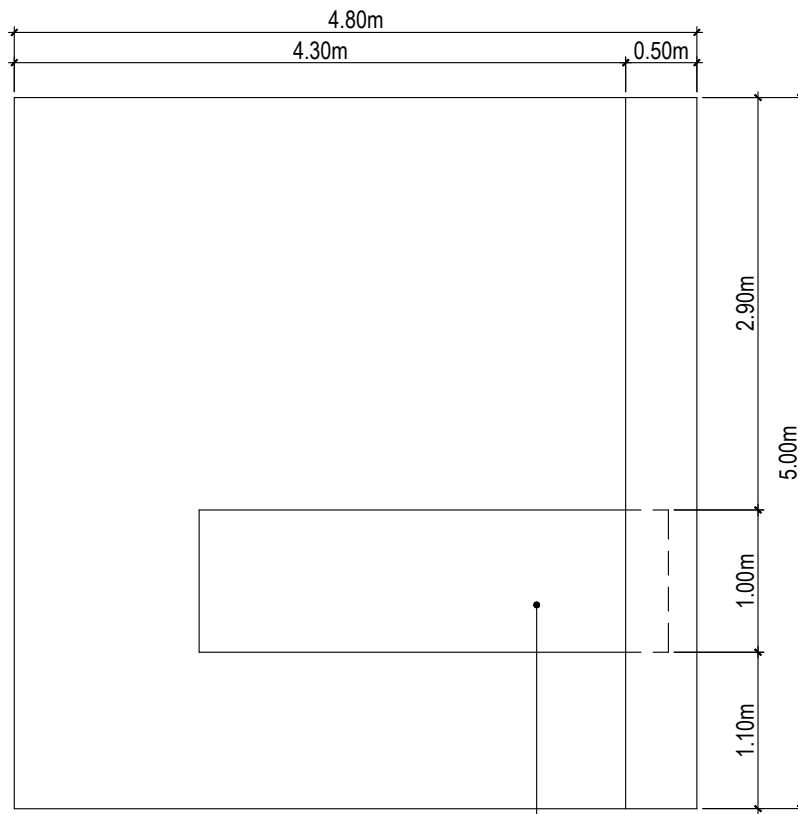

# FLAVOR FINDS

BUILT-UP DISPLAY STRUCTURE B

TOP VIEW

FRONT ELEVATION

1/2 THK PYLWOOD WITH FRAMING IN APPROVED PAINT FINISH

SIDE ELEVATION

RECESSED SLOT FOR PRODUCT DISPLAY

**FLAVOR FINDS**  
TASTING TABLE 4 UNITS