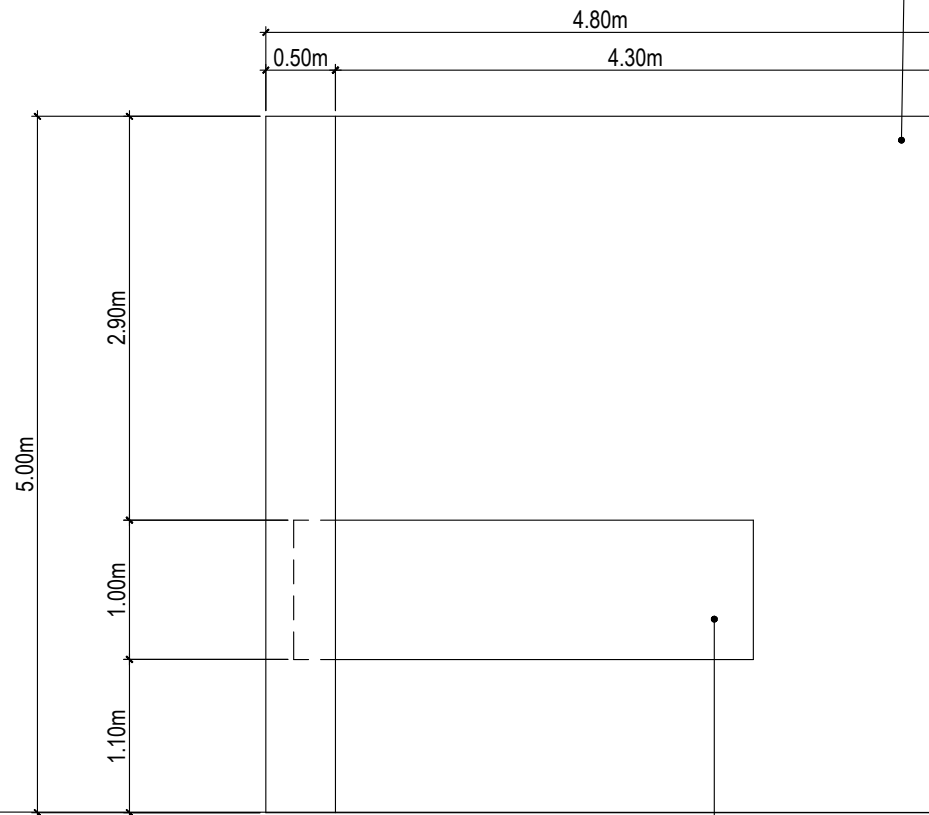

FLAVOR FINDS

BUILT-UP DISPLAY STRUCTURE A