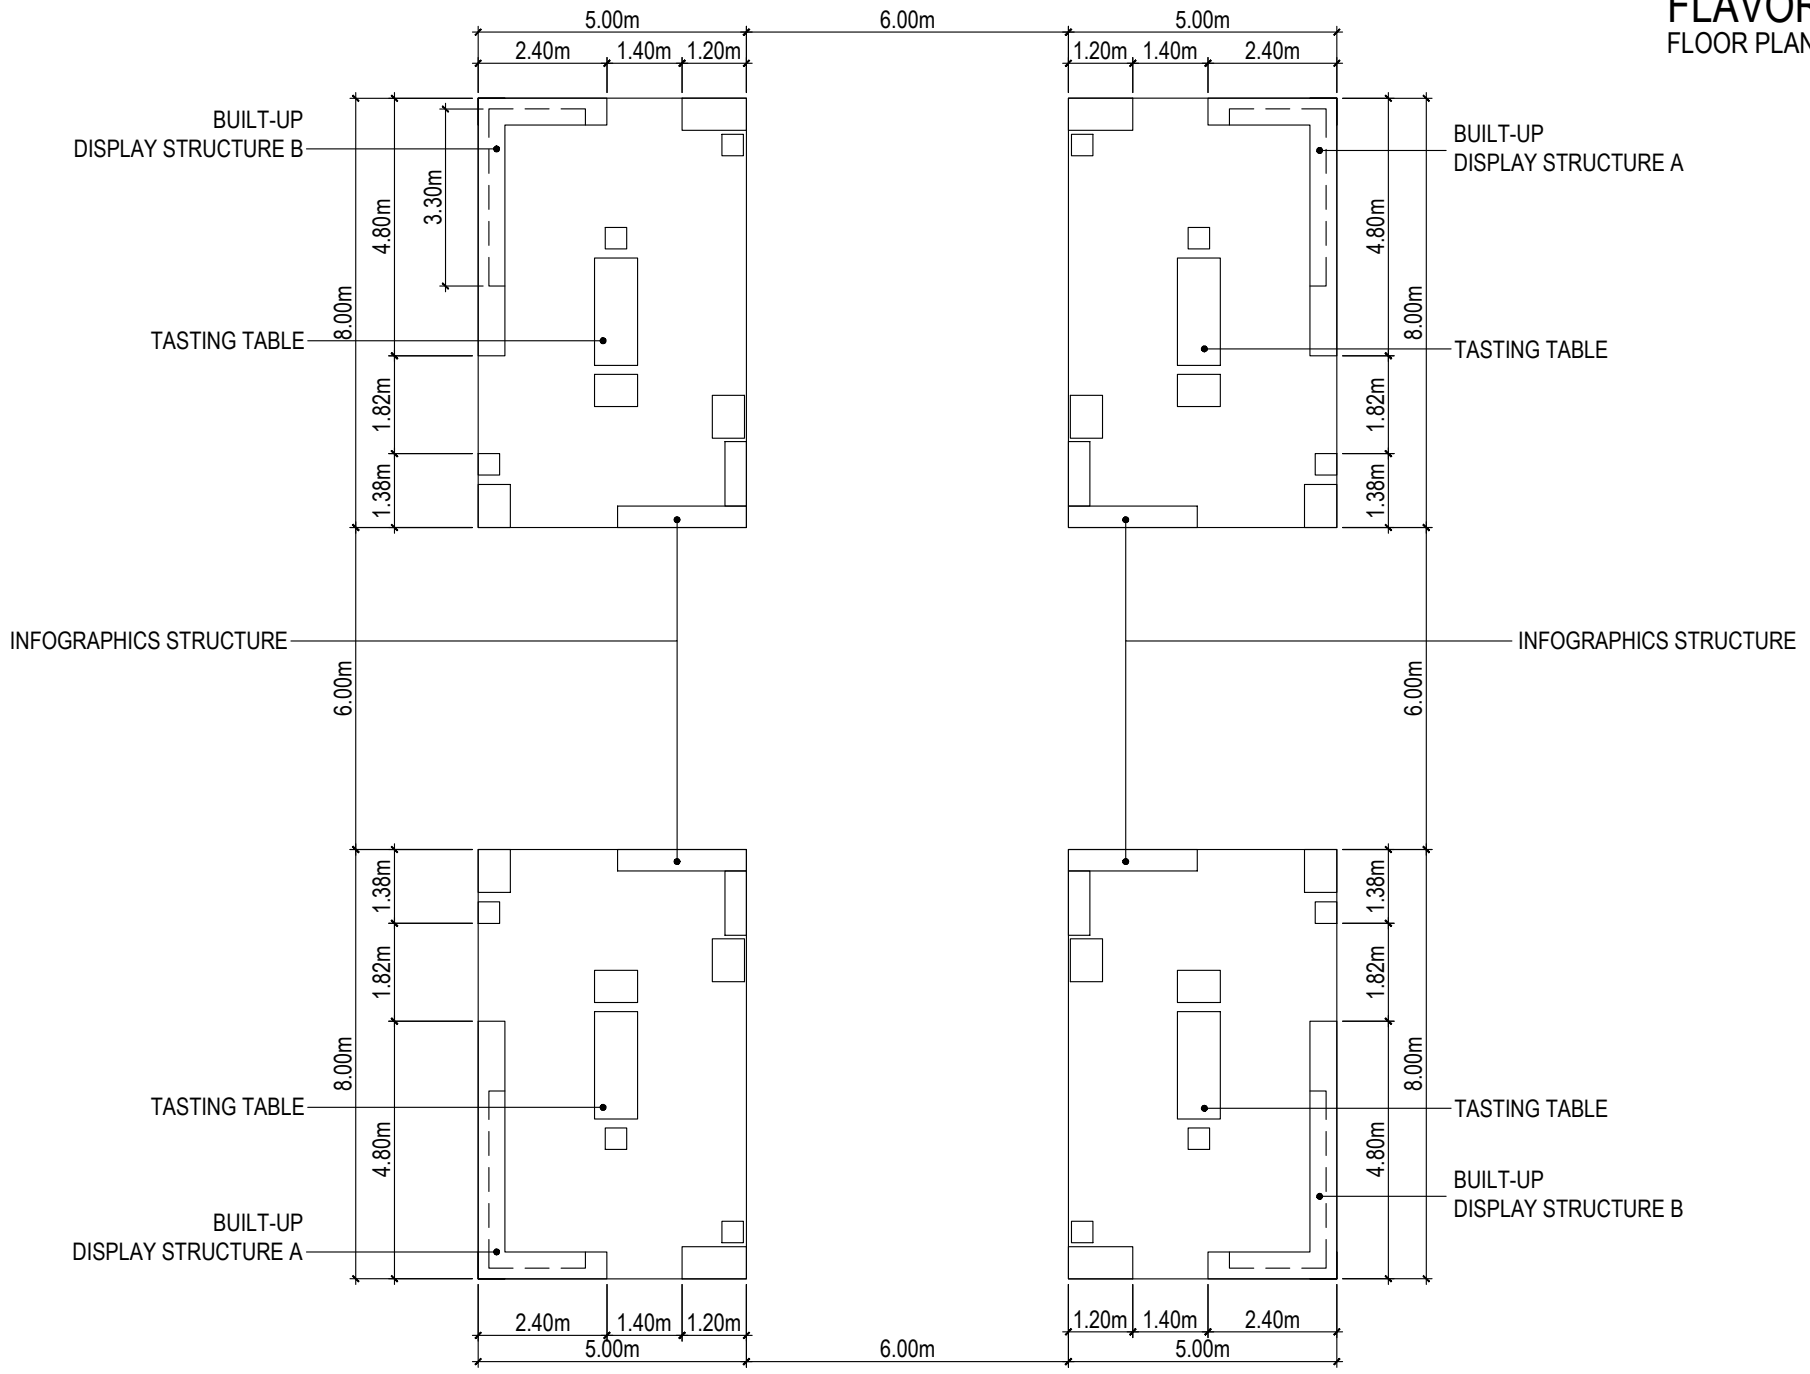

# FLAVOR FINDS

Budget: 988,188.80

BUILT-UP DISPLAY STRUCTURE

TASTING AREA

CARPET C/O OFFICIAL BOOTH CONTRACTOR

INFOGRAPHICS STRUCTURE

PEDESTALS

FLAVOR FINDS  
REFLECTED CEILING PLAN

# FLAVOR FINDS FLOOR PLAN