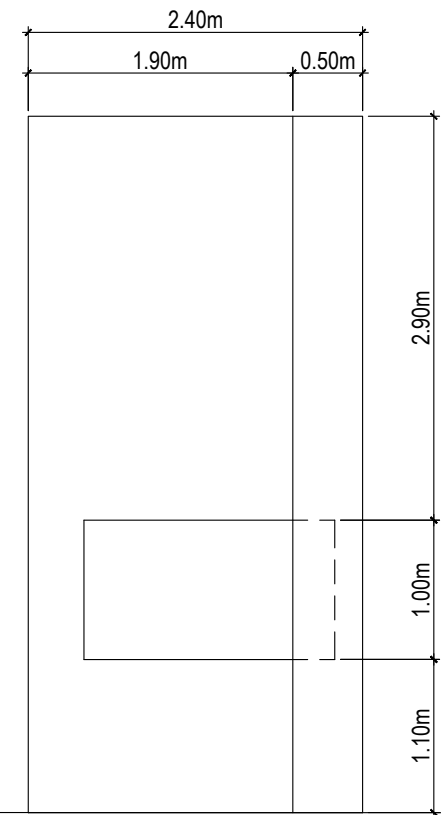

FLAVOR FINDS

BUILT-UP DISPLAY STRUCTURE A