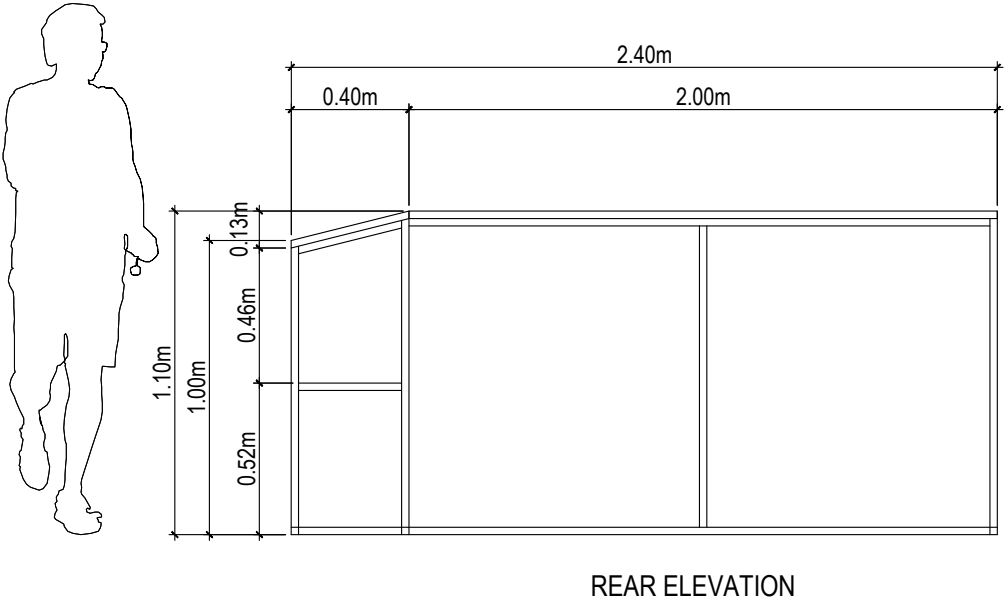

FLAVOR FINDS INFOGRAPHICS STRUCTURE